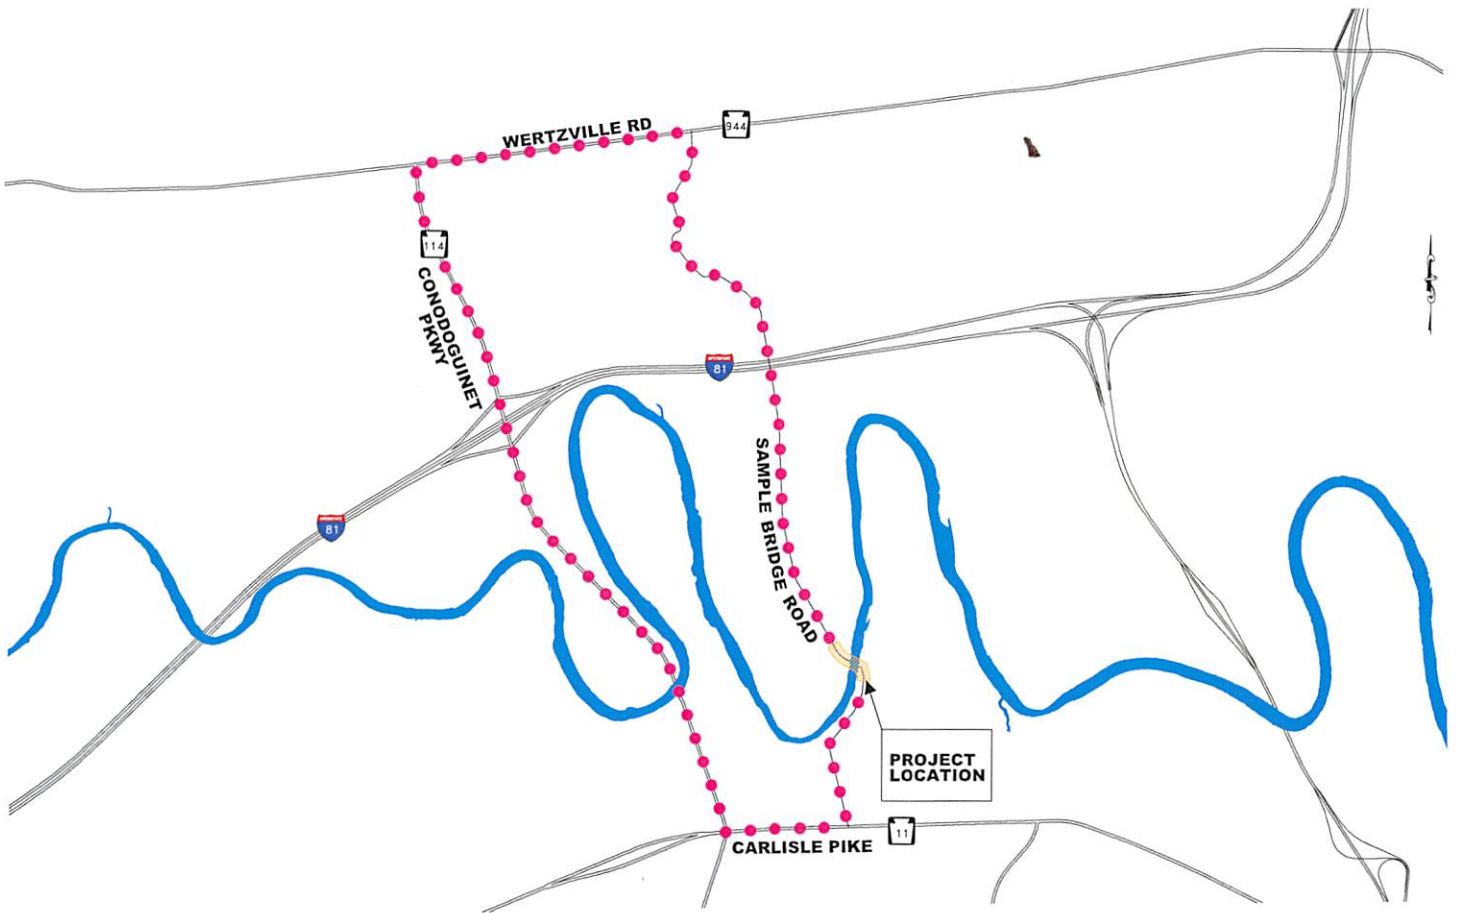

DETOUR PLAN

SAMPLE BRIDGE REPLACEMENT

SILVER SPRING TOWNSHIP - SAMPLE BRIDGE ROAD (T-596)
CUMBERLAND COUNTY, PENNSYLVANIA

LEGEND

●●●●● DETOUR ROUTE